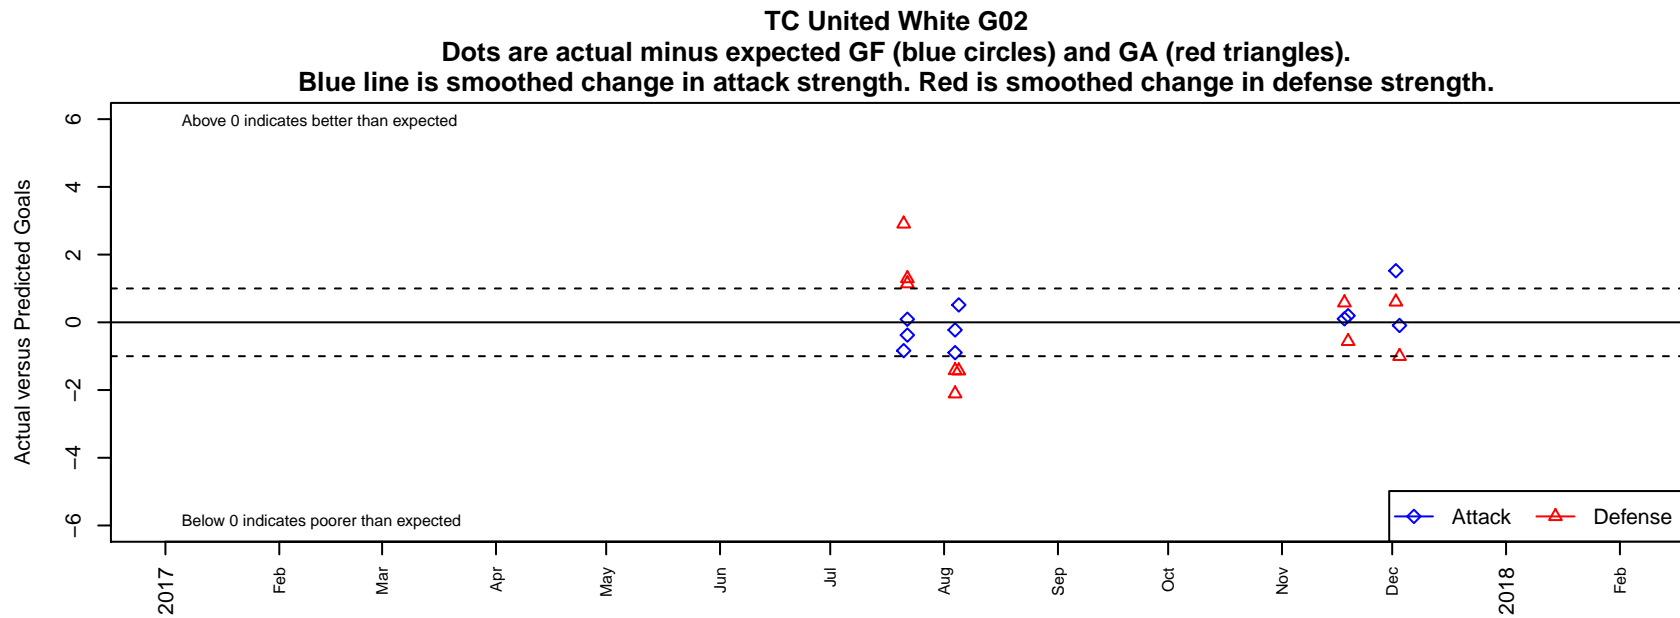

TC United White G02

Thurston County United
 Lacey, WA
 G02 total strength=1200
 attack=4.72 defense=3.4
 fall league = PSPL Classic 2 U16
 notes= Kersten 2013; Scher 2014-5

alt names used:
 TC United G02 White
 TC United G02 White – Forde–Nihipali
 TC UNITED G02 WHITE – FORDE–NIHIPALI

Venues played:
 2017 Sounders FC Cup GU16 Silver
 2017 WA Rush Cup GU16 Silver
 2017 PSPL Classic 2 U16

**attack and defense variance (black dot)
relative to other teams
and top 10 in region**

**attack and defense rating
relative to others at age
and all opponents in last 13 months**