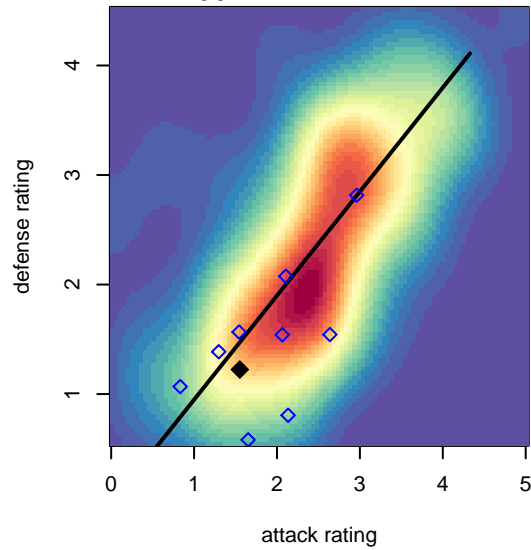

TC United White G02

Thurston County United
 Lacey, WA
 G02 total strength=1200
 attack=4.72 defense=3.4
 fall league = PSPL Classic 2 U16
 notes= Kersten 2013; Scher 2014-5

alt names used:
 TC United G02 White
 TC United G02 White – Forde–Nihipali
 TC UNITED G02 WHITE – FORDE–NIHIPALI

Venues played:
 2017 Sounders FC Cup GU16 Silver
 2017 WA Rush Cup GU16 Silver
 2017 PSPL Classic 2 U16

**attack and defense variance (black dot)
relative to other teams
and top 10 in region**

**attack and defense rating
relative to others at age
and all opponents in last 13 months**