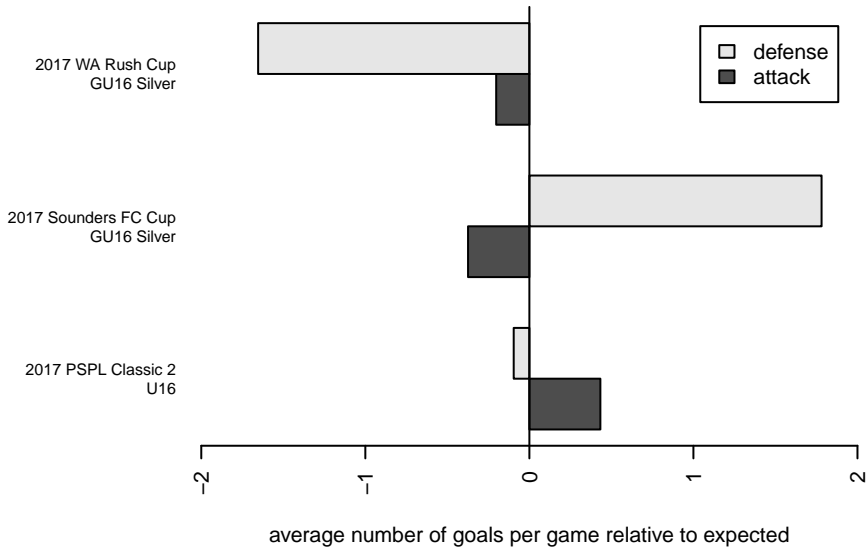

Venues played:
 2017 Sounders FC Cup GU16 Silver
 2017 WA Rush Cup GU16 Silver
 2017 PSPL Classic 2 U16

**attack and defense variance (black dot)
relative to other teams
and top 10 in region**

**attack and defense rating
relative to others at age
and all opponents in last 13 months**

Performance relative to 13 month average

Performance relative to 13 month average

date	home		away		venue	pred.home	pred.away
2017-12-03	TC United White G02	1	MVP Marauders White G02	2	2017 PSPL Classic 2 U16	1.09	1.00
2017-12-02	Cascade FC Green G02	0	TC United White G02	3	2017 PSPL Classic 2 U16	0.60	1.48
2017-11-19	TC United White G02	2	West Narrows FC Blue G02	3	2017 PSPL Classic 2 U16	1.80	2.44
2017-11-18	TC United White G02	1	ISC Gunners B Blue G02	2	2017 PSPL Classic 2 U16	0.90	2.58
2017-08-05	Spokane Sounders B G02	4	TC United White G02	1	2017 WA Rush Cup GU16 Silver	2.57	0.49
2017-08-04	ISC Gunners B Blue G02	4	TC United White G02	0	2017 WA Rush Cup GU16 Silver	2.58	0.90
2017-08-04	TC United White G02	0	WA Rush Nero G02	7	2017 WA Rush Cup GU16 Silver	0.22	4.89
2017-07-22	TC United White G02	1	Gig Harbor FC G02	0	2017 Sounders FC Cup GU16 Silver	0.91	1.29
2017-07-22	TC United White G02	2	ISC Gunners B White G02	0	2017 Sounders FC Cup GU16 Silver	2.38	1.14
2017-07-21	Spokane Scotties Klein G02	1	TC United White G02	0	2017 Sounders FC Cup GU16 Silver	3.91	0.84