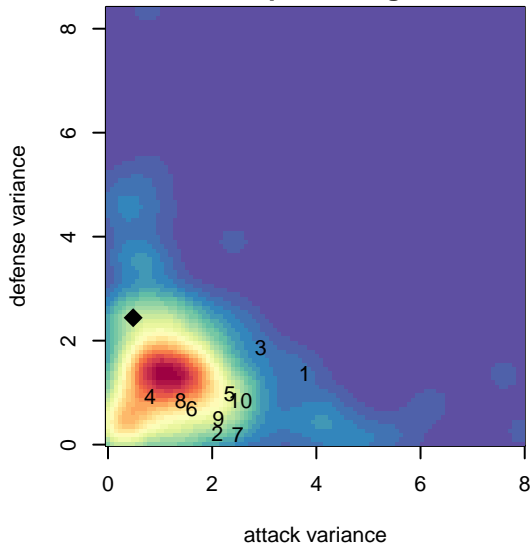

TC United White G02

Thurston County United
 Lacey, WA
 G02 total strength=1200
 attack=4.72 defense=3.4
 fall league = PSPL Classic 2 U16
 notes= Kersten 2013; Scher 2014-5

alt names used:
 TC United G02 White
 TC United G02 White – Forde–Nihipali
 TC UNITED G02 WHITE – FORDE–NIHIPALI

Venues played:
 2017 Sounders FC Cup GU16 Silver
 2017 WA Rush Cup GU16 Silver
 2017 PSPL Classic 2 U16

**attack and defense variance (black dot)
relative to other teams
and top 10 in region**

**attack and defense rating
relative to others at age
and all opponents in last 13 months**