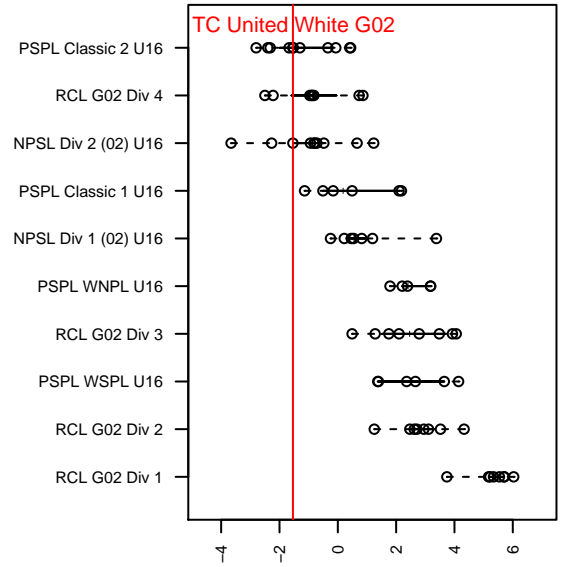

TC United White G02

Thurston County United
 Lacey, WA
 G02 total strength=1200
 attack=4.72 defense=3.4
 fall league = PSPL Classic 2 U16
 notes= Kersten 2013; Scher 2014-5

alt names used:
 TC United G02 White
 TC United G02 White – Forde–Nihipali
 TC UNITED G02 WHITE – FORDE–NIHIPALI

Venues played:
 2017 Sounders FC Cup GU16 Silver
 2017 WA Rush Cup GU16 Silver
 2017 PSPL Classic 2 U16

**attack and defense variance (black dot)
relative to other teams
and top 10 in region**

**attack and defense rating
relative to others at age
and all opponents in last 13 months**

Performance relative to 13 month average

Performance relative to 13 month average

date	home		away		venue	pred.home	pred.away
2017-12-03	TC United White G02	1	MVP Marauders White G02	2	2017 PSPL Classic 2 U16	1.09	1.00
2017-12-02	Cascade FC Green G02	0	TC United White G02	3	2017 PSPL Classic 2 U16	0.60	1.48
2017-11-19	TC United White G02	2	West Narrows FC Blue G02	3	2017 PSPL Classic 2 U16	1.80	2.44
2017-11-18	TC United White G02	1	ISC Gunners B Blue G02	2	2017 PSPL Classic 2 U16	0.90	2.58
2017-08-05	Spokane Sounders B G02	4	TC United White G02	1	2017 WA Rush Cup GU16 Silver	2.57	0.49
2017-08-04	ISC Gunners B Blue G02	4	TC United White G02	0	2017 WA Rush Cup GU16 Silver	2.58	0.90
2017-08-04	TC United White G02	0	WA Rush Nero G02	7	2017 WA Rush Cup GU16 Silver	0.22	4.89
2017-07-22	TC United White G02	1	Gig Harbor FC G02	0	2017 Sounders FC Cup GU16 Silver	0.91	1.29
2017-07-22	TC United White G02	2	ISC Gunners B White G02	0	2017 Sounders FC Cup GU16 Silver	2.38	1.14
2017-07-21	Spokane Scotties Klein G02	1	TC United White G02	0	2017 Sounders FC Cup GU16 Silver	3.91	0.84